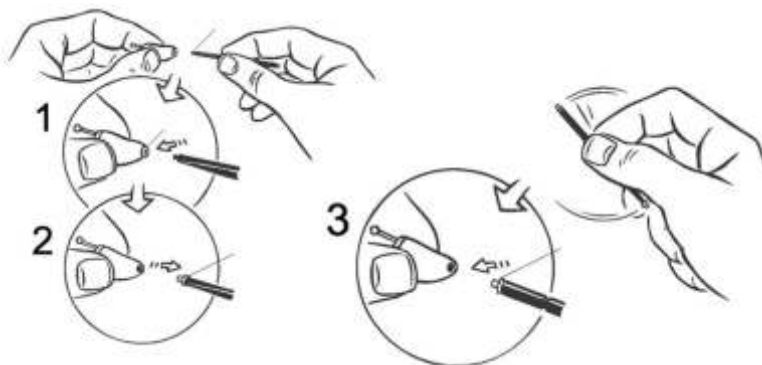

MEDIO

Anatomical shape
Discretion
Comfort

TECHNICAL SPECIFICATJON	MIN	TYP	MAX	
Supplay voltage	1.1	1.3	1.5	VDC
Battery life		100		h
Frequency range	300		5000	Hz
Audio output	95	105	108	dB
Distortion		2		%

BATERIE	Rayovac	Duracell	Panasonic	Siemens	Starkey	Renata
TYPE Zinc Air	10A	DA10H	PR10PA	10SA	S10A	ZA10

Wax prevention system - Filter